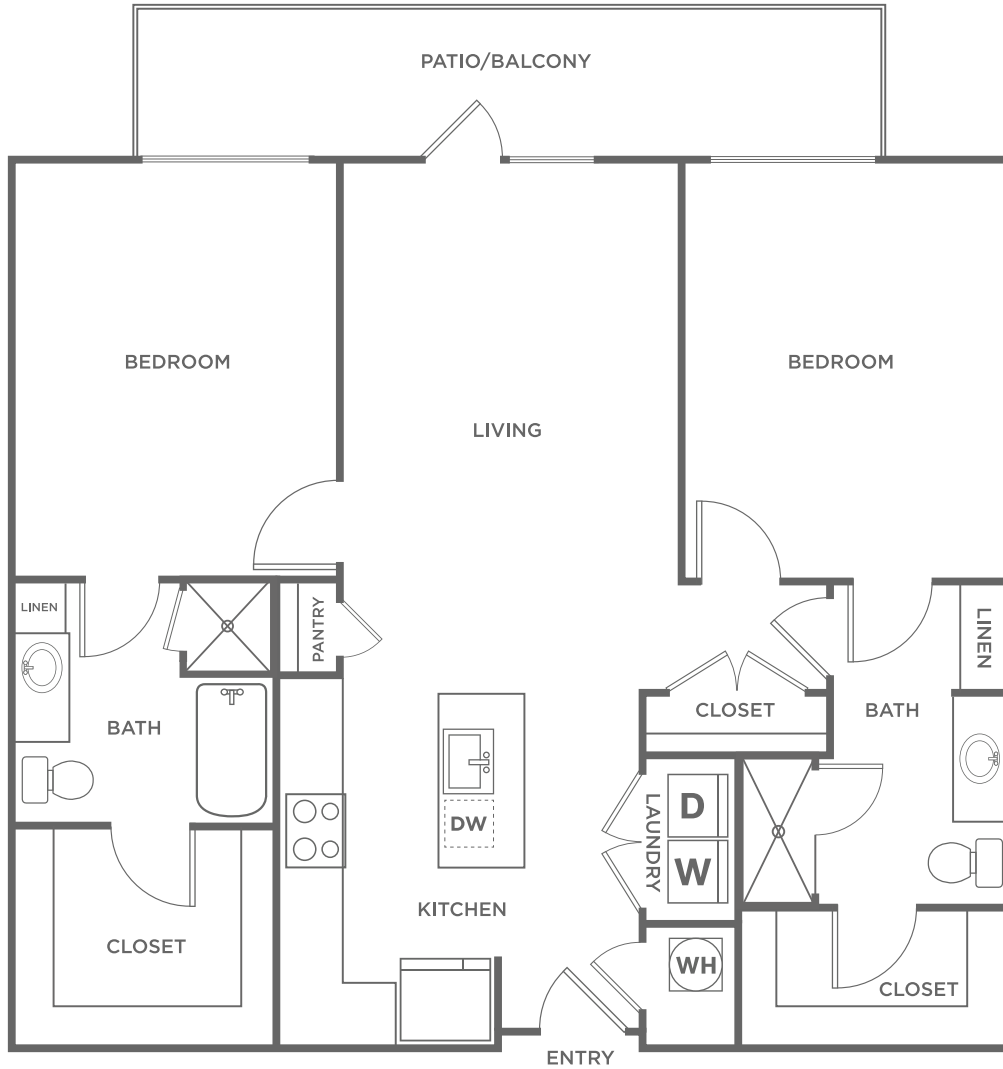

2E

2 BED / 2 BATH

1141

SQ. FT.

4440 State Highway 121 | Lewisville, TX 75056

www.valorattherealm.com

Floor plans are artist's rendering. All dimensions are approximate. Actual product and specifications may vary in dimension or detail. Not all features are available in every apartment. Prices and availability are subject to change. Please see a representative for details.