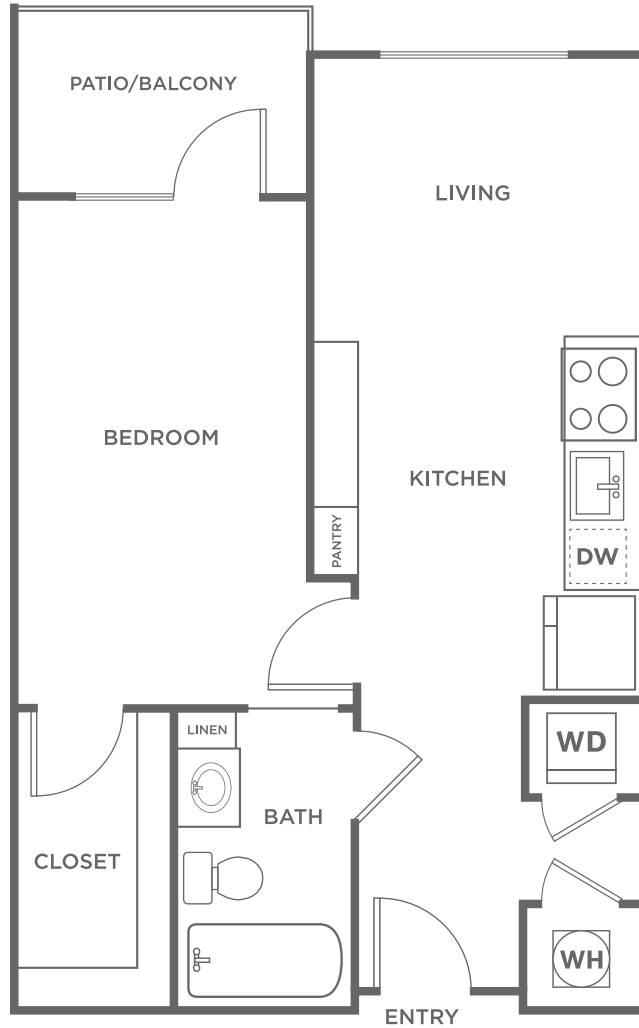

1F

1 BED / 1 BATH

526

SQ. FT.

	4440 State Highway 121 Lewisville, TX 75056
	www.valorattherealm.com

Floor plans are artist's rendering. All dimensions are approximate. Actual product and specifications may vary in dimension or detail. Not all features are available in every apartment. Prices and availability are subject to change. Please see a representative for details.